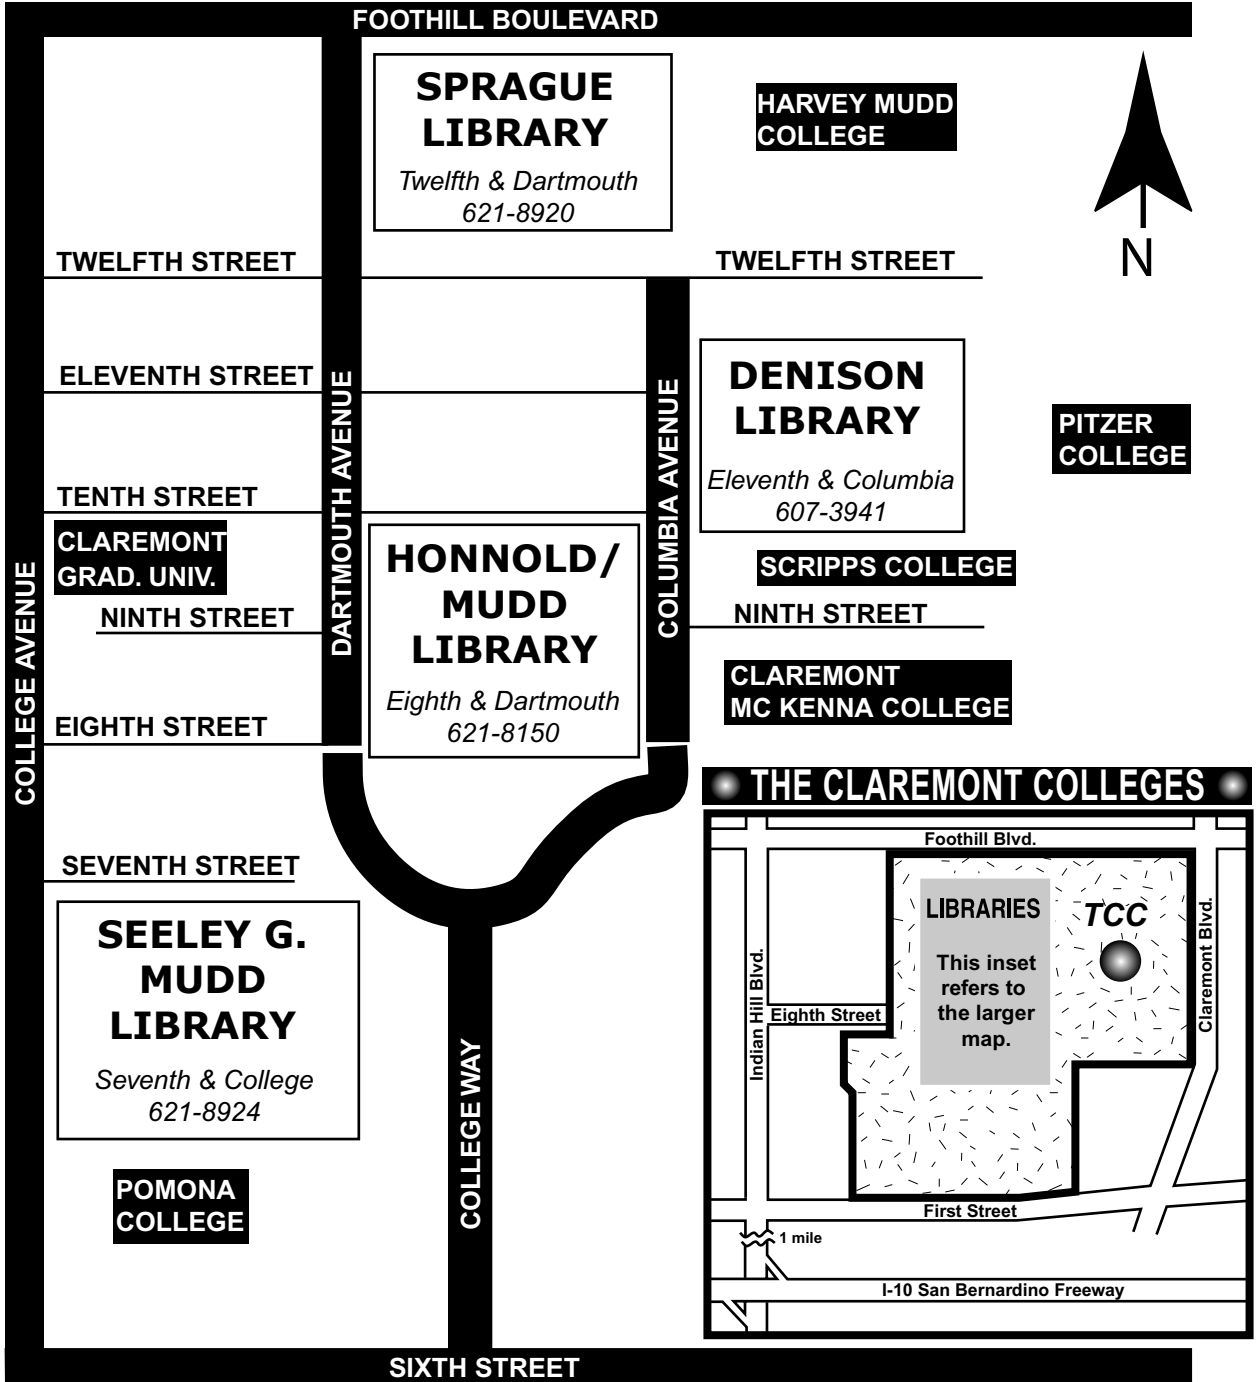

MAP OF THE LIBRARIES

THE CLAREMONT COLLEGES

Rancho Santa Ana
Botanic Garden

THIS MAP IS
NOT TO SCALE

← Claremont School
of Theology

Santa Fe & Indian Hill

From the San Bernardino Freeway (I-10) exit Indian Hill Boulevard (Exit 47). Go north to Eighth Street. Turn right and go approximately one-half mile (crossing Yale, Harvard, and College) to Dartmouth Avenue. Honnold/Mudd Library is directly across the intersection. Enter the library from the north or south through the lower level plaza. For specific directions to the other libraries, please visit the **Information Desk** at Honnold/Mudd or call (909) 621-8150.